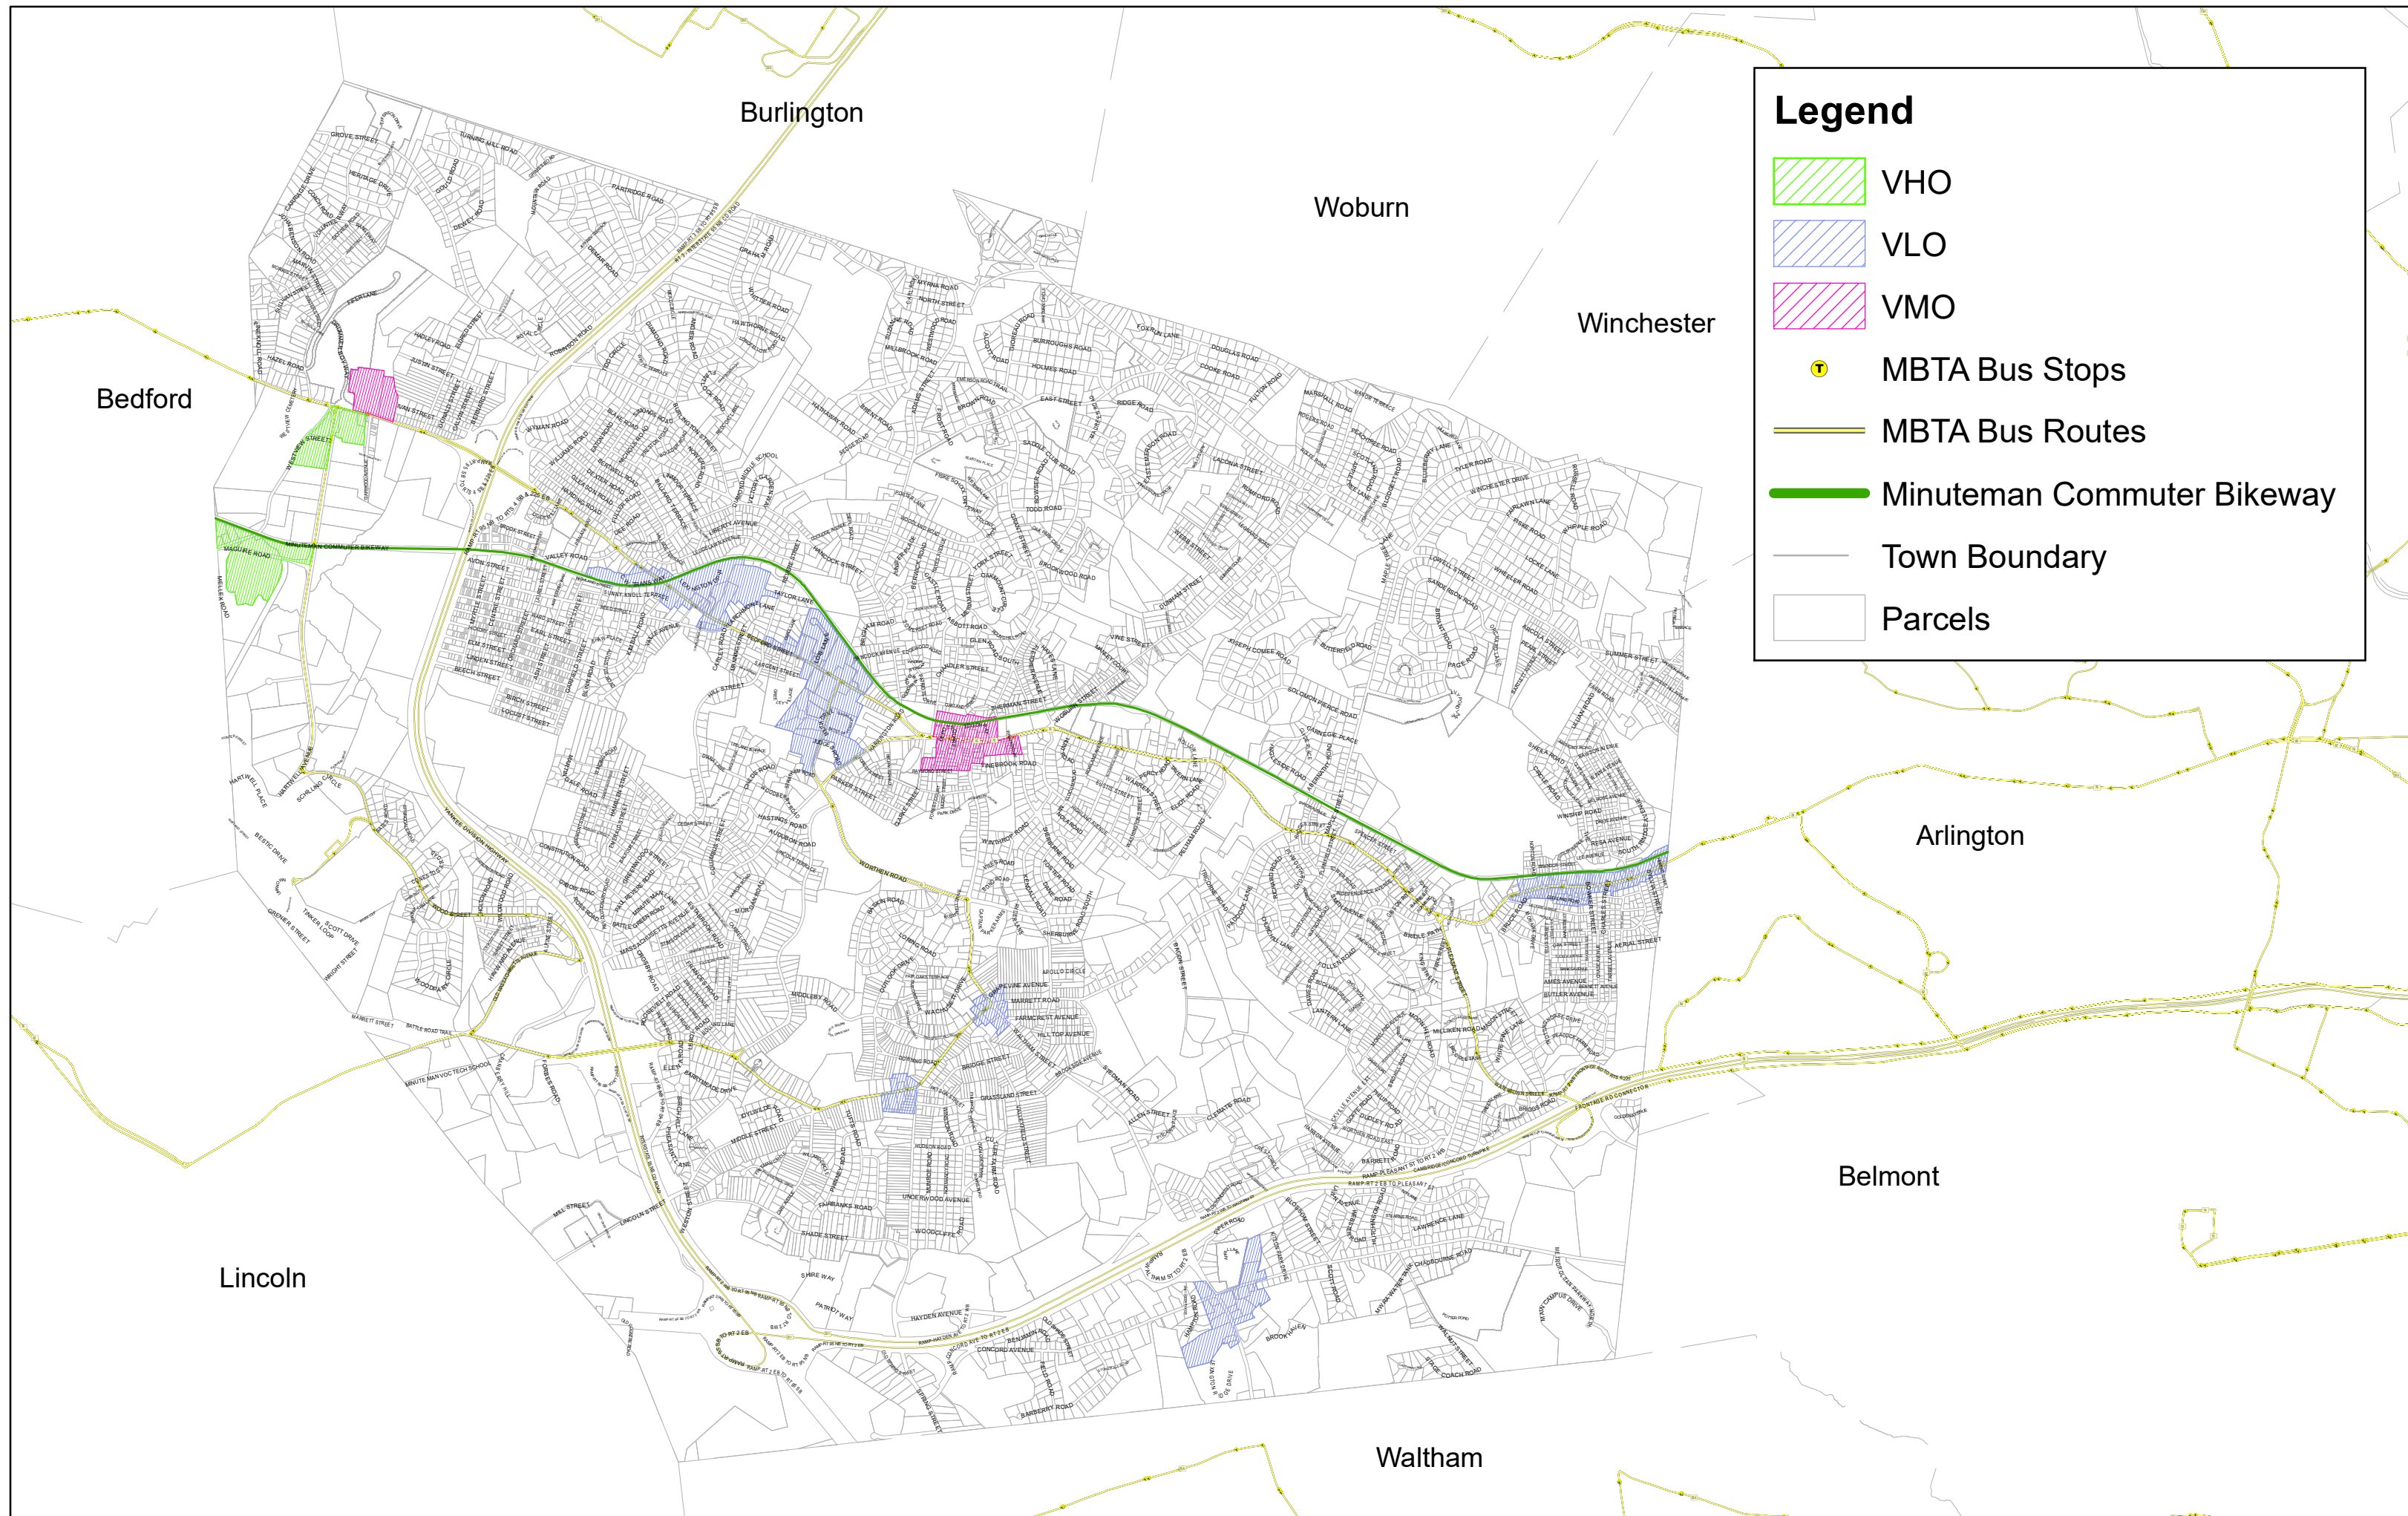

Village Overlay Districts

Legend

- VHO
- VLO
- VMO
- MBTA Bus Stops
- MBTA Bus Routes
- Minuteman Commuter Bikeway
- Town Boundary
- Parcels