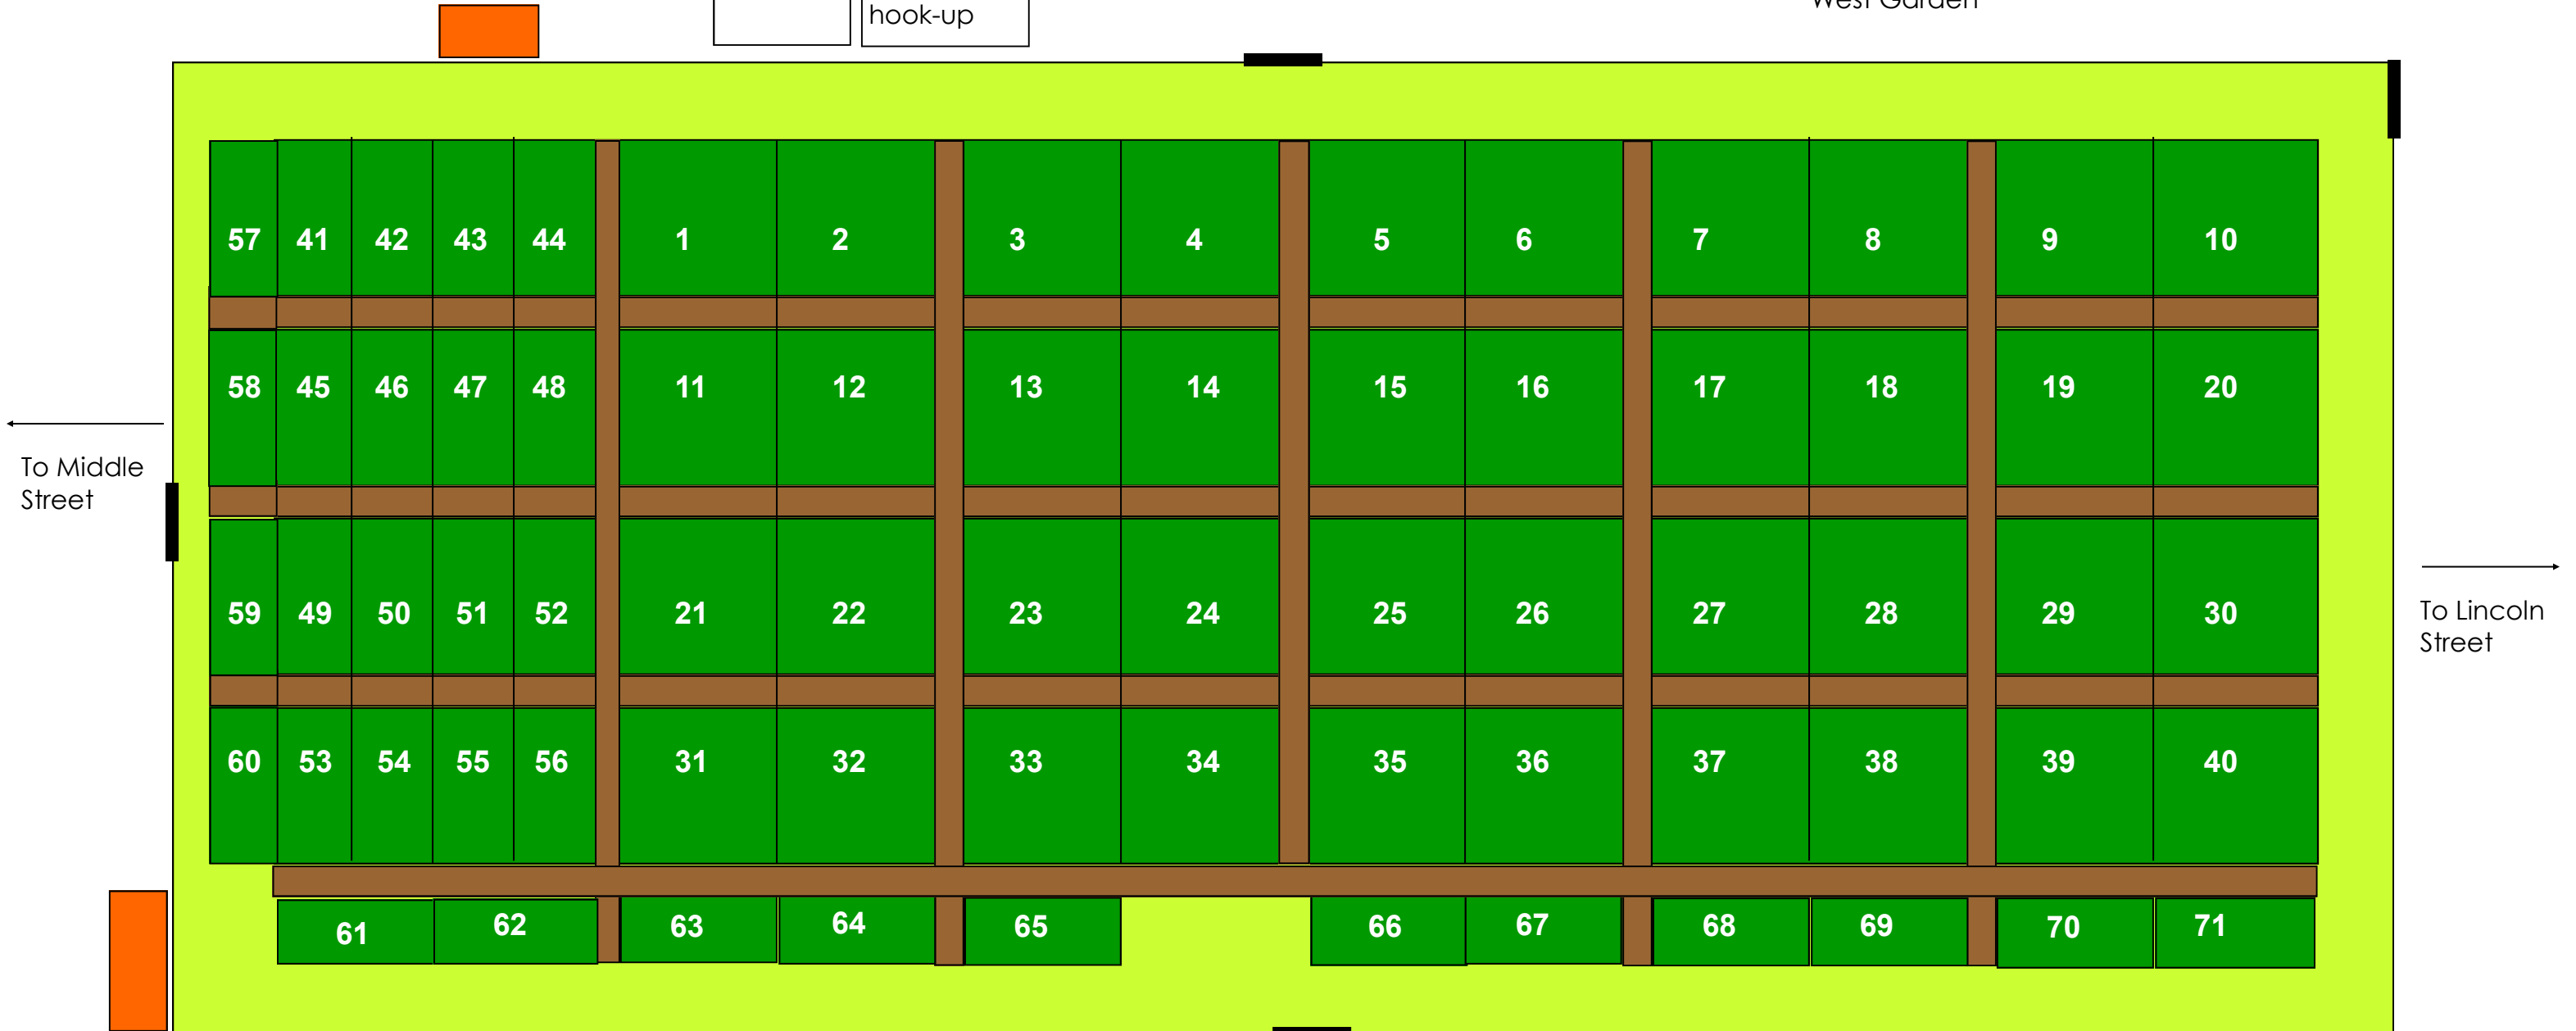

# Idylwilde Conservation Area Community Garden

East Garden

↑  
West Garden

## Legend

Garden plot (20' x 20' full; 10' x 20' half)

Compost area

Mown perimeter strip

Internal path (4')

Gate