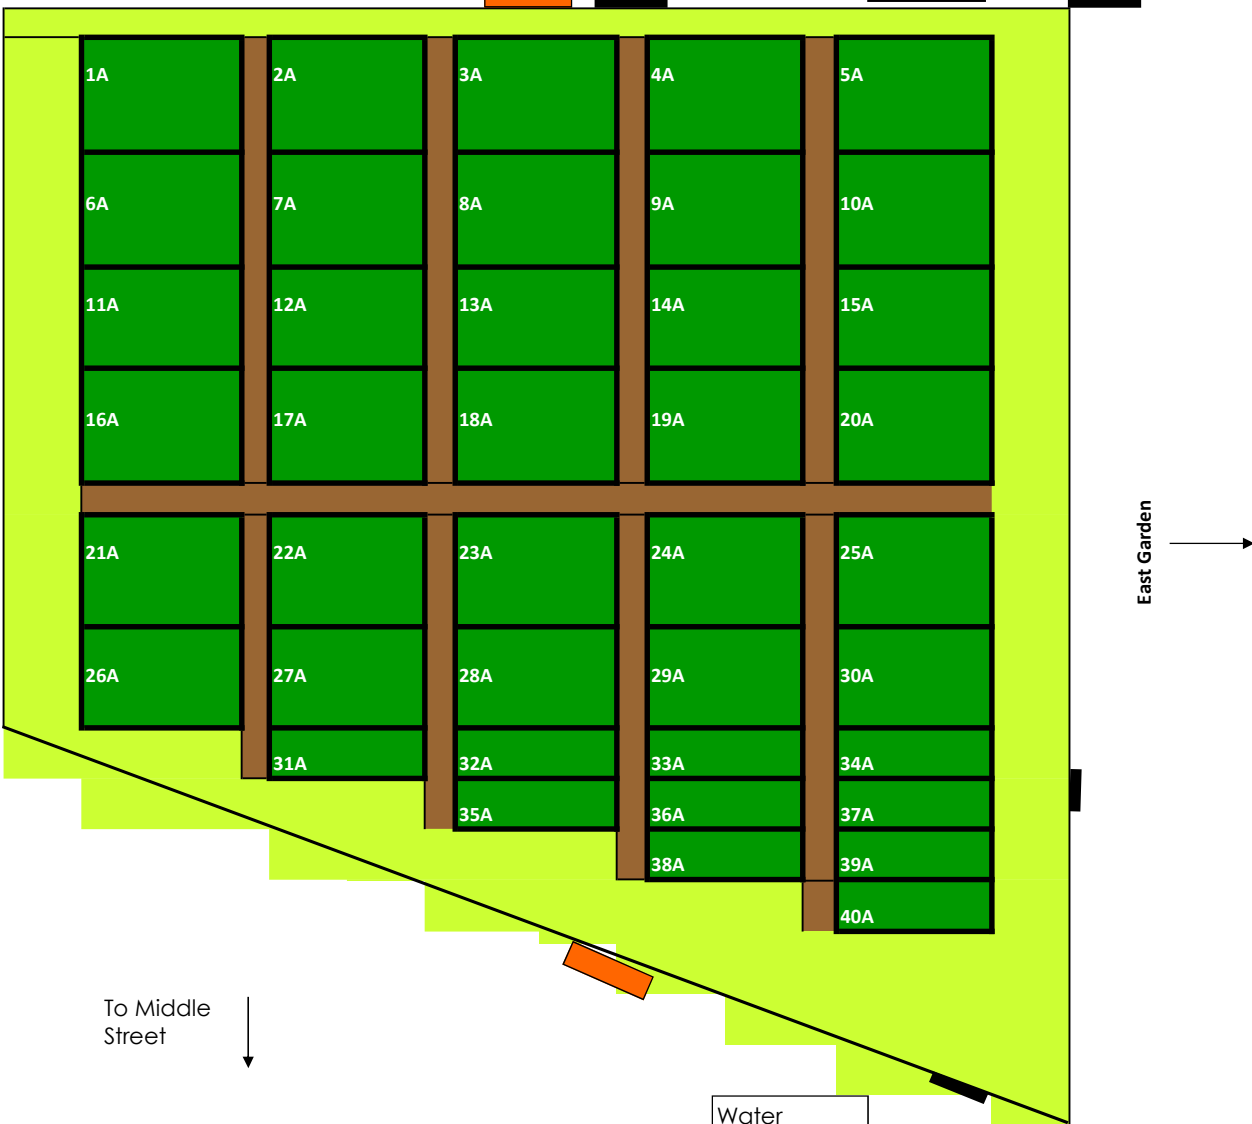

Idylwilde Conservation Area Community Garden
West Garden

To Lincoln Street

Rock Pile
ROCKS

To Middle Street

East Garden

Water hook-up

Kiosk

 Garden plot; vegetation and structures $\leq 6'$ allowed (20' x 20' full; 10' x 20' half)

 Mown perimeter strip

 Compost area

 Internal path (4')

 Gate